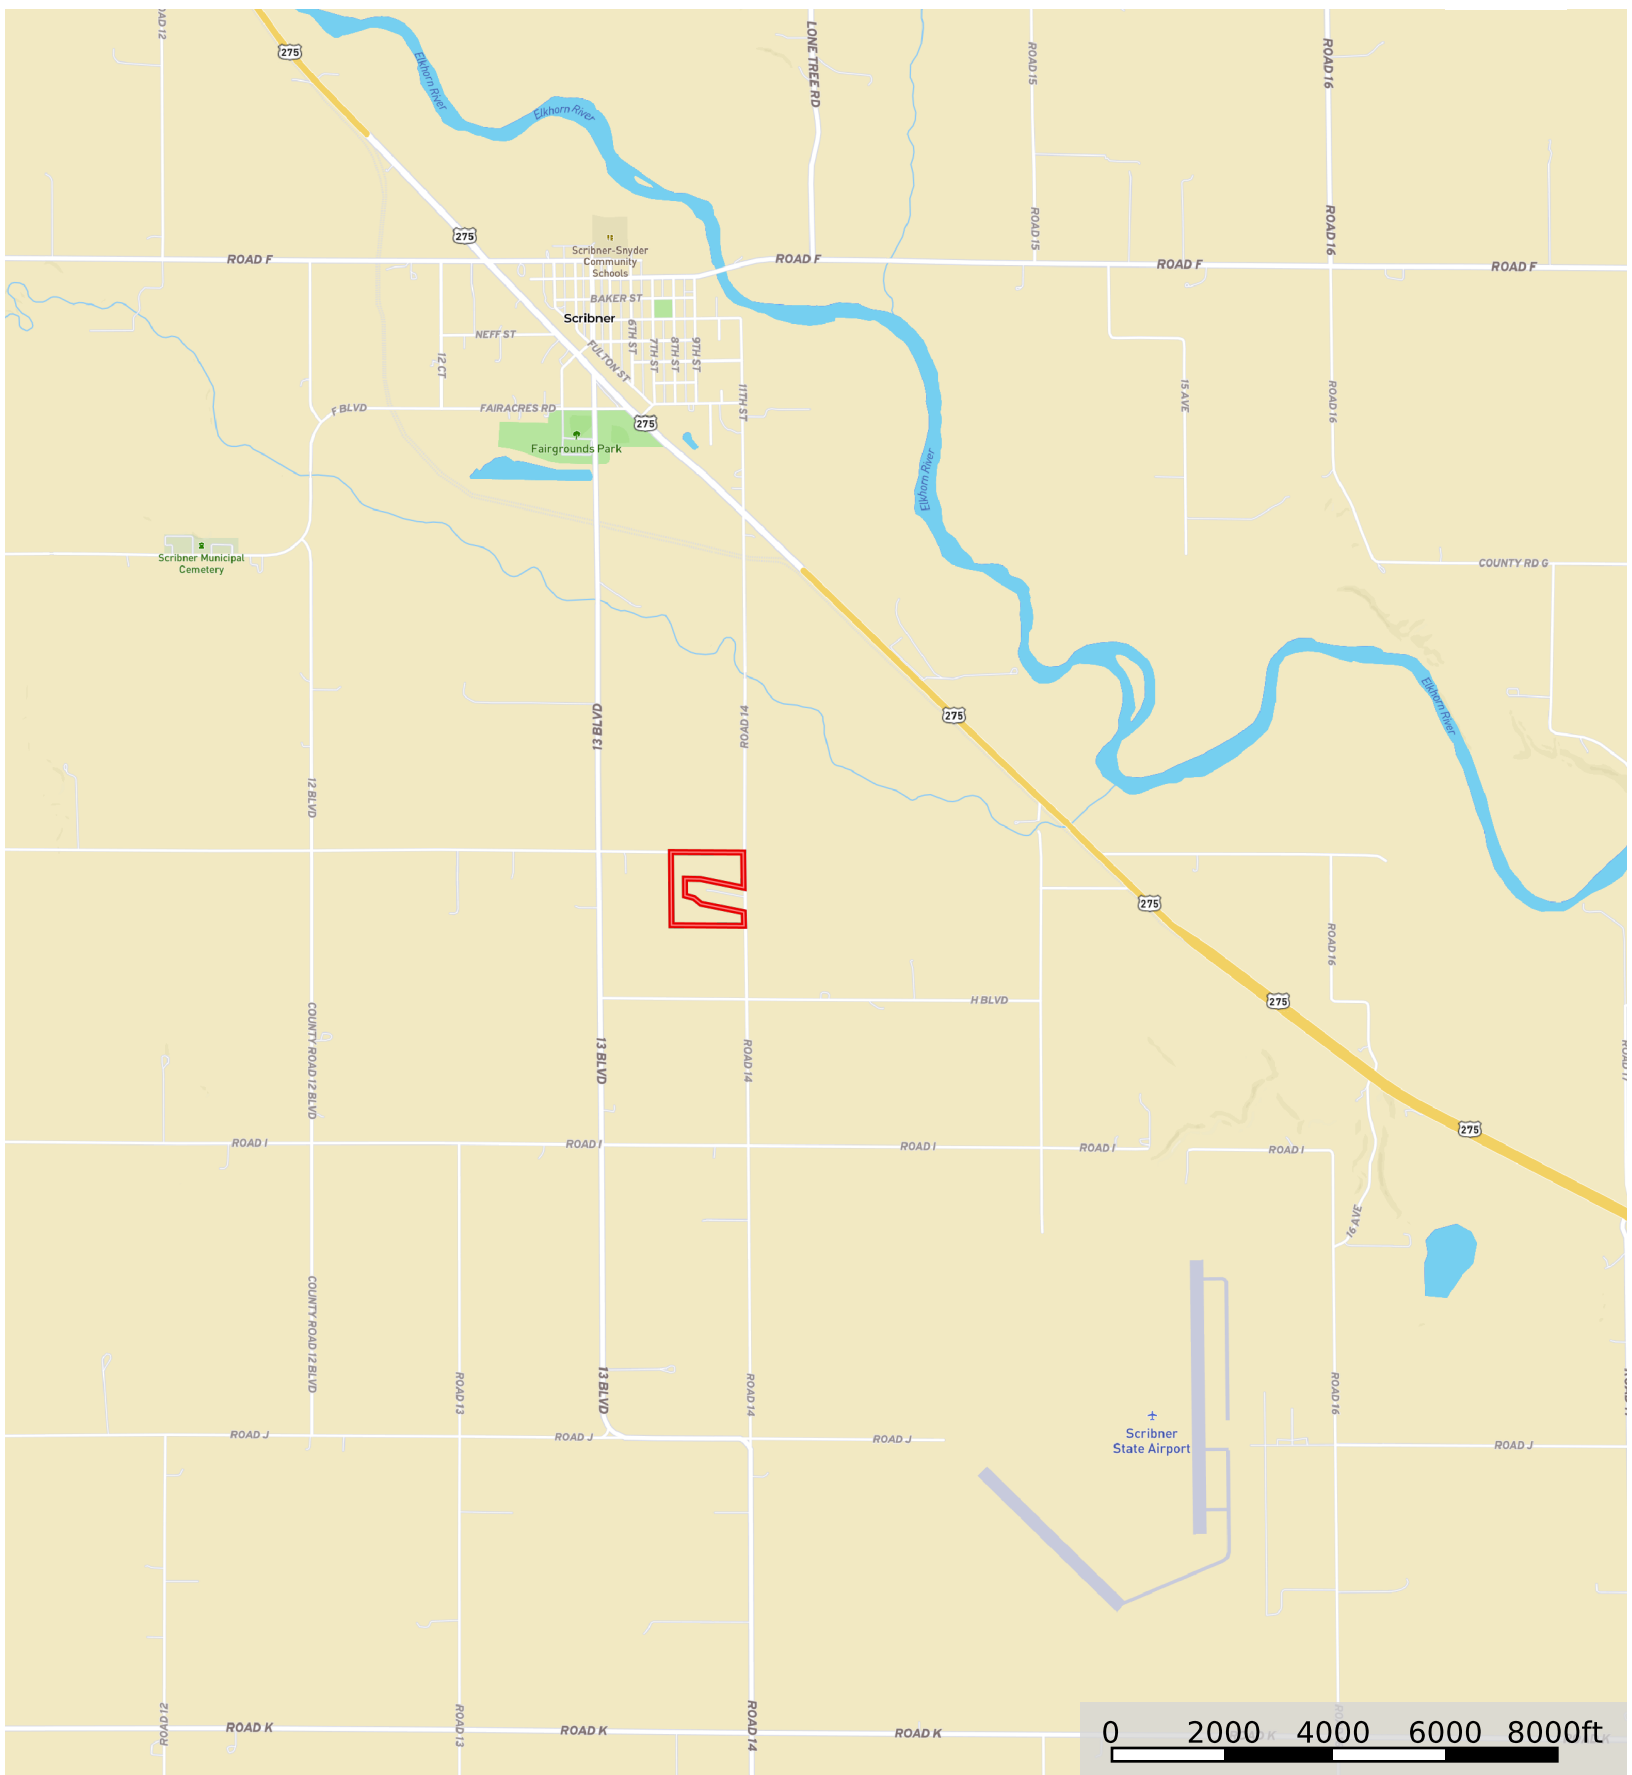

29.33 +/- Acres - Dodge Co, NE Nebraska, AC +/-

 Boundary